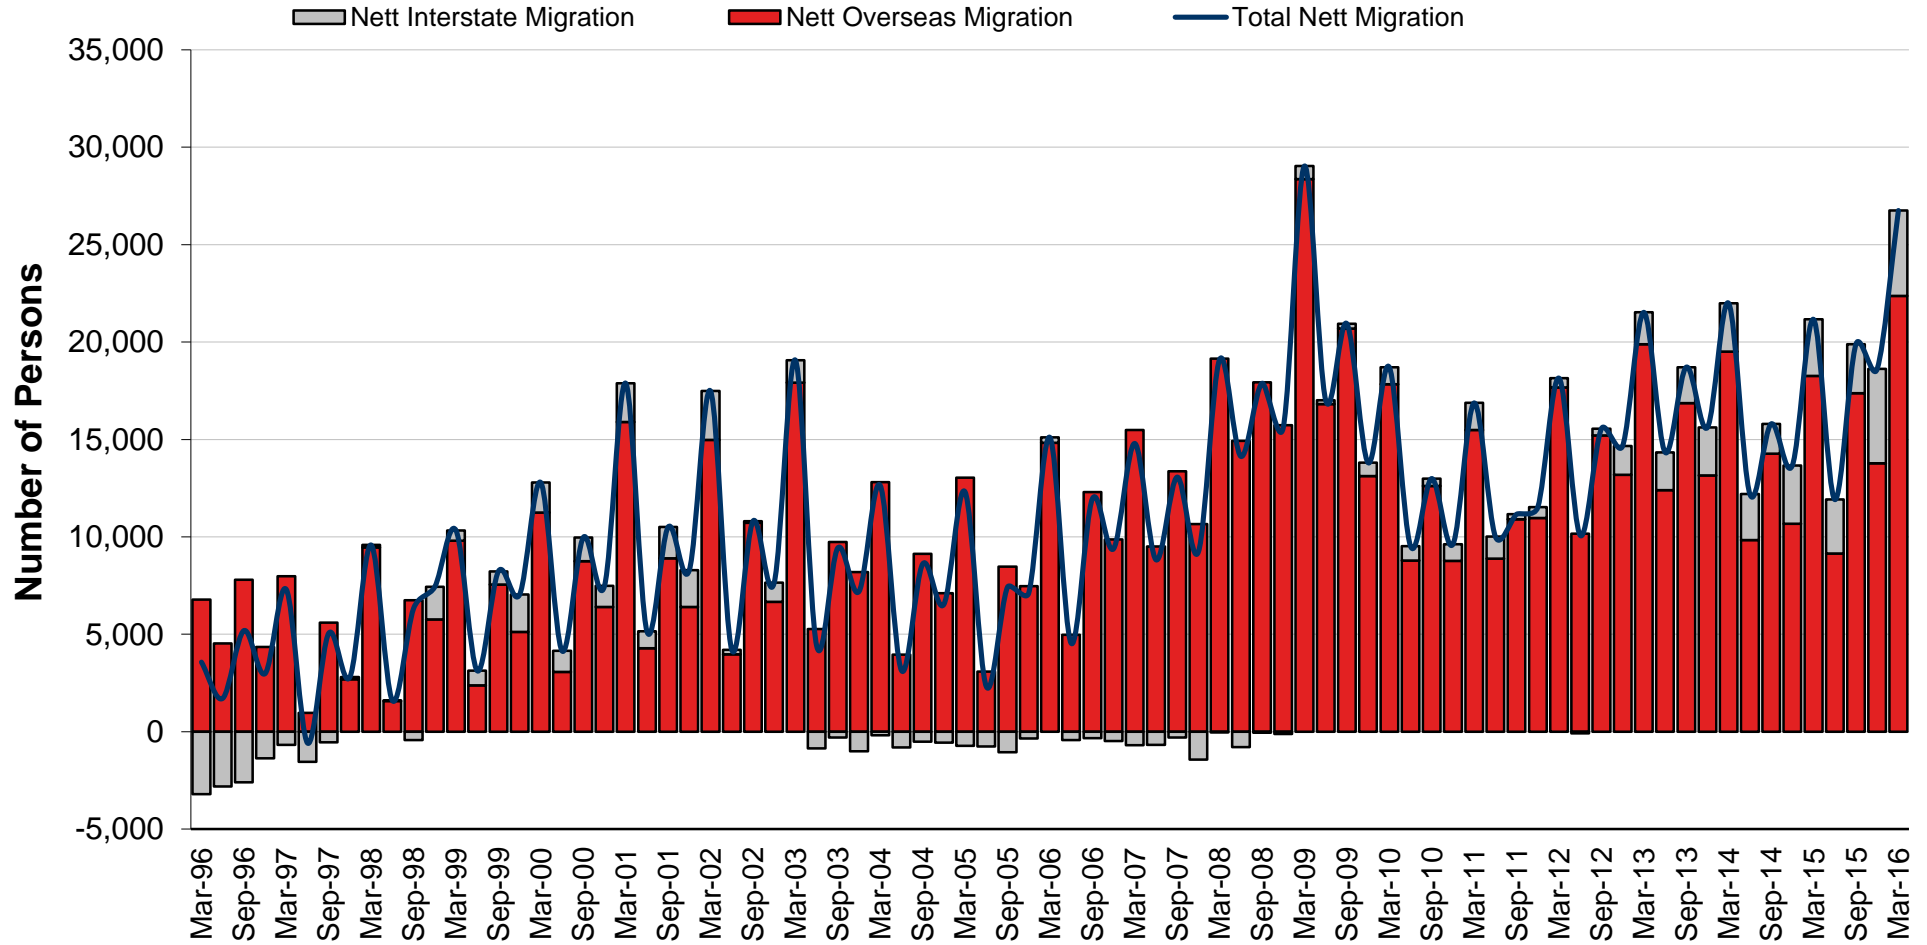

Victoria
Economic Core Graphs
Q4 2016

AUSTRALIAN CONSUMER SENTIMENT

INTEREST RATES

Prepared by PRDnationwide Research
Source: Reserve Bank of Australia

Quarterly

Issue Date: December 2016

VICTORIA NETT MIGRATION