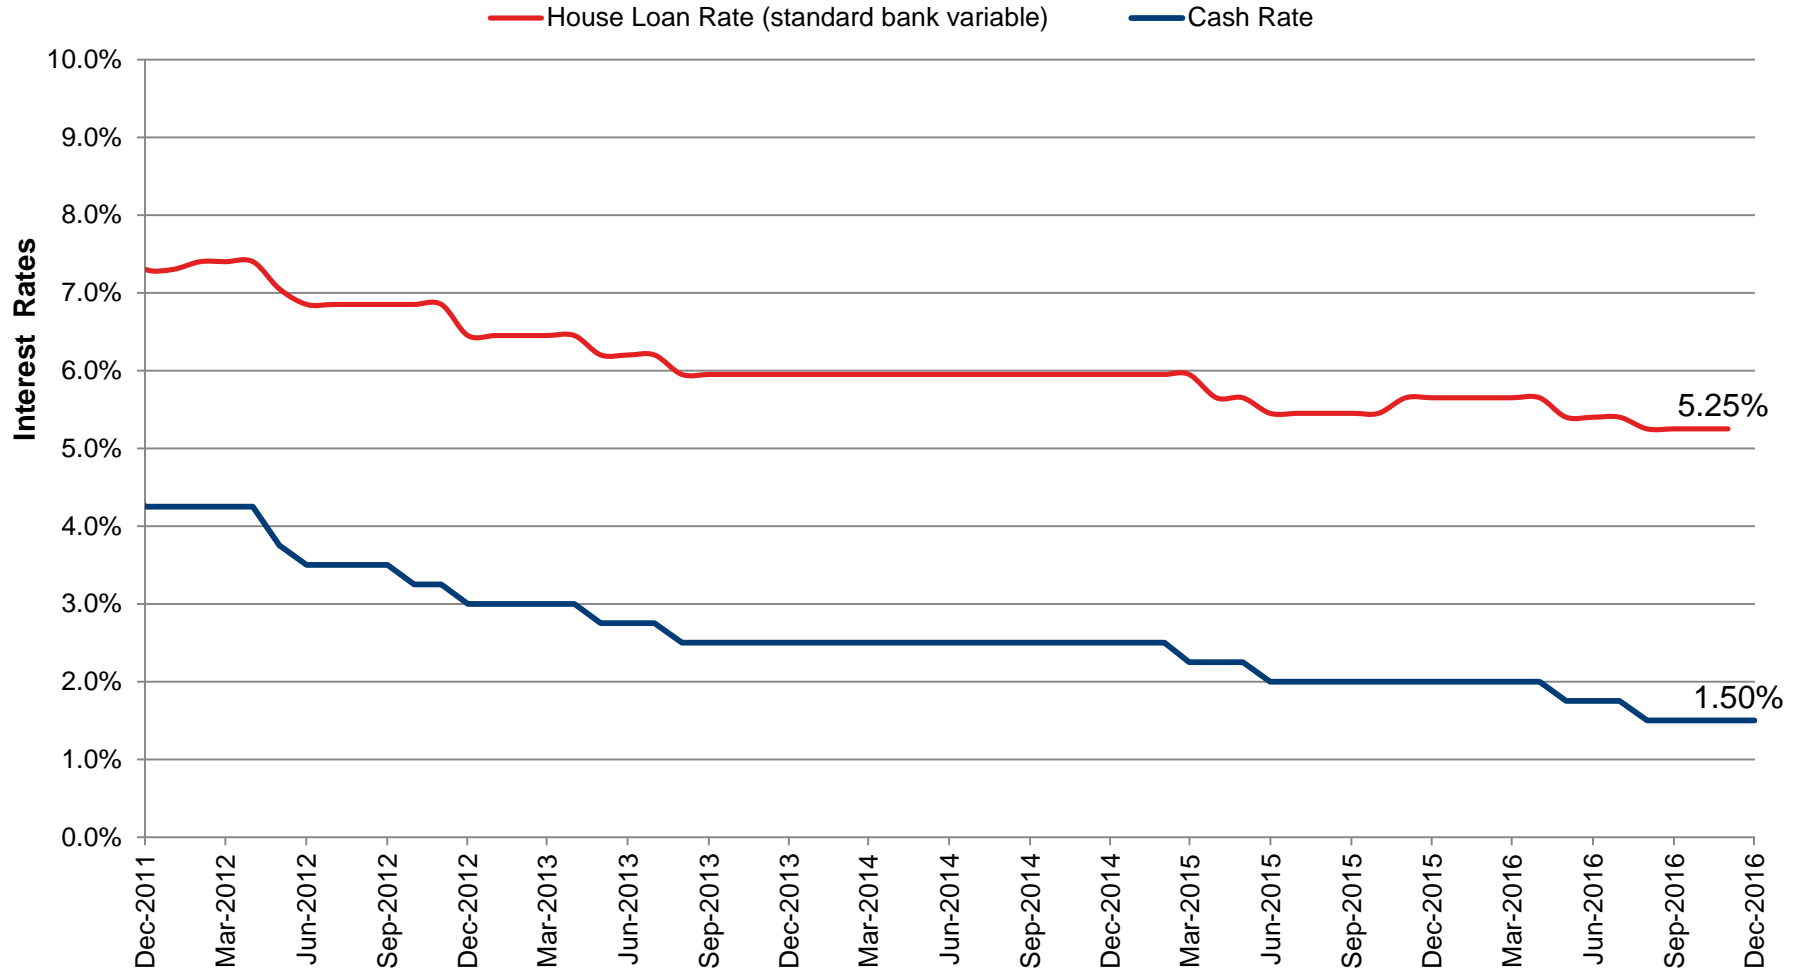

Victoria
Economic Core Graphs
Q4 2016

AUSTRALIAN CONSUMER SENTIMENT

INTEREST RATES

Prepared by PRDnationwide Research
Source: Reserve Bank of Australia

Quarterly

Issue Date: December 2016

VICTORIA NETT MIGRATION