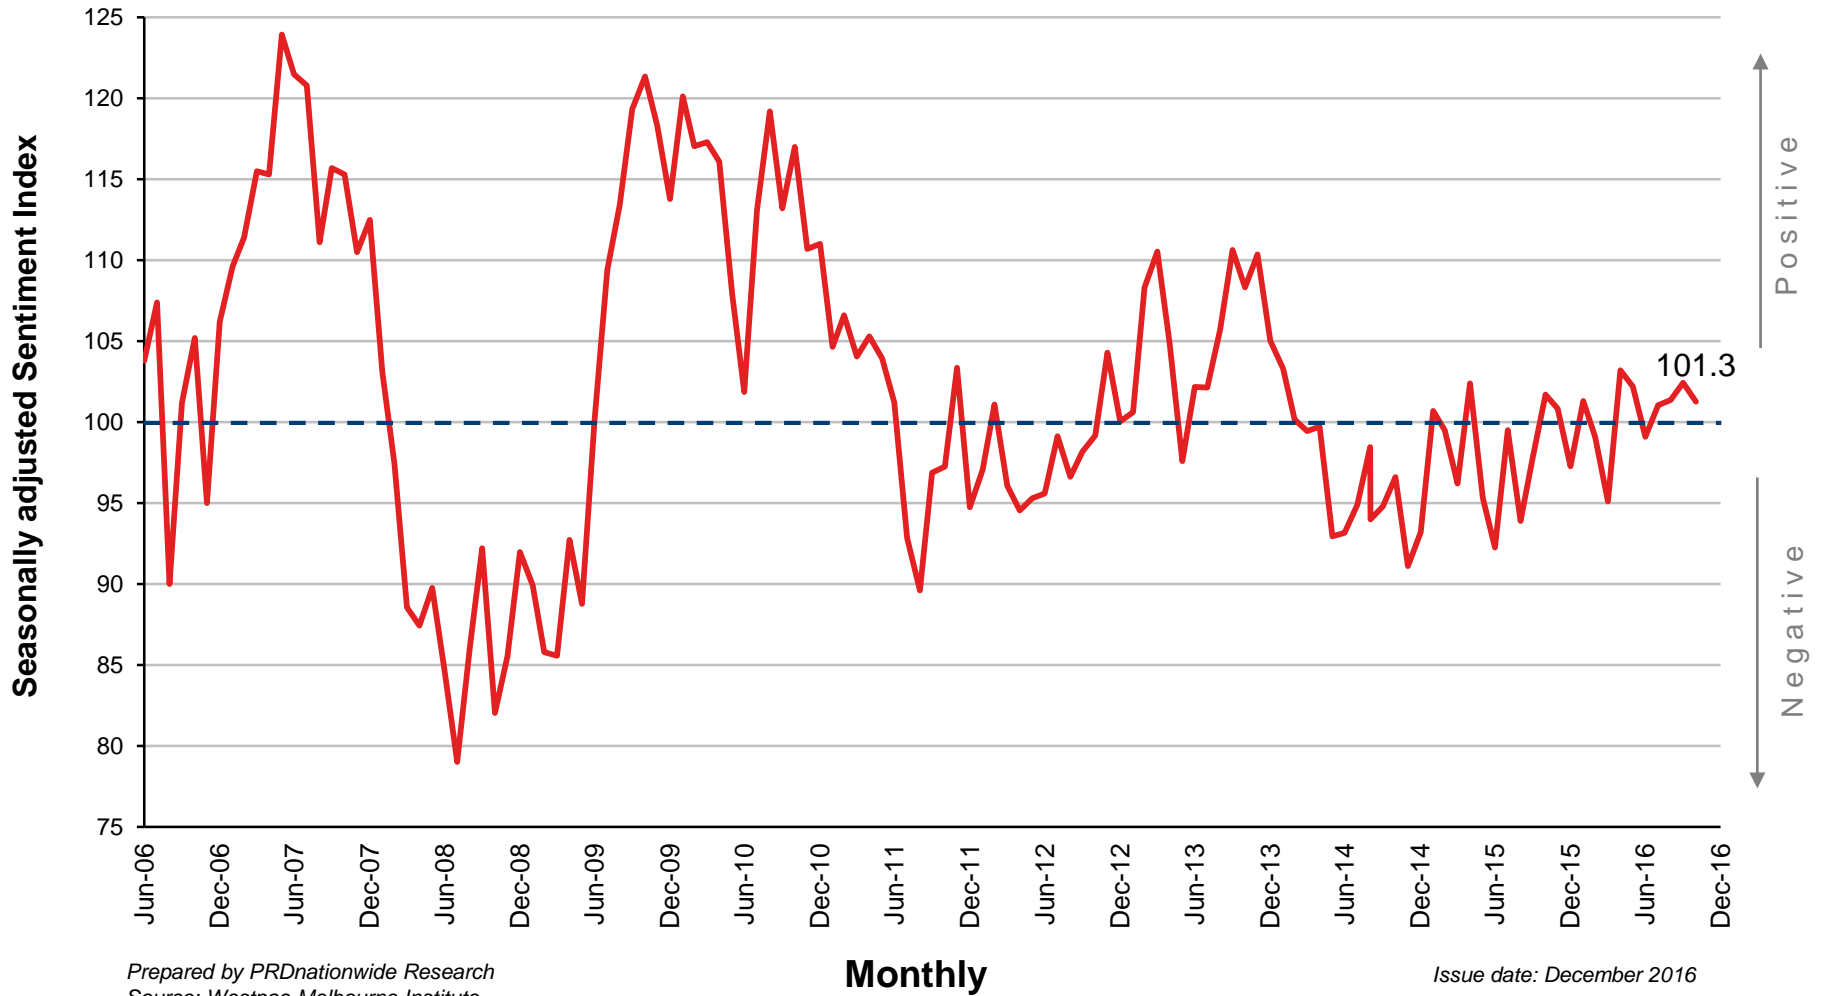

Victoria
Economic Core Graphs
Q4 2016

AUSTRALIAN CONSUMER SENTIMENT

INTEREST RATES

Prepared by PRDnationwide Research
Source: Reserve Bank of Australia

Quarterly

Issue Date: December 2016

VICTORIA NETT MIGRATION