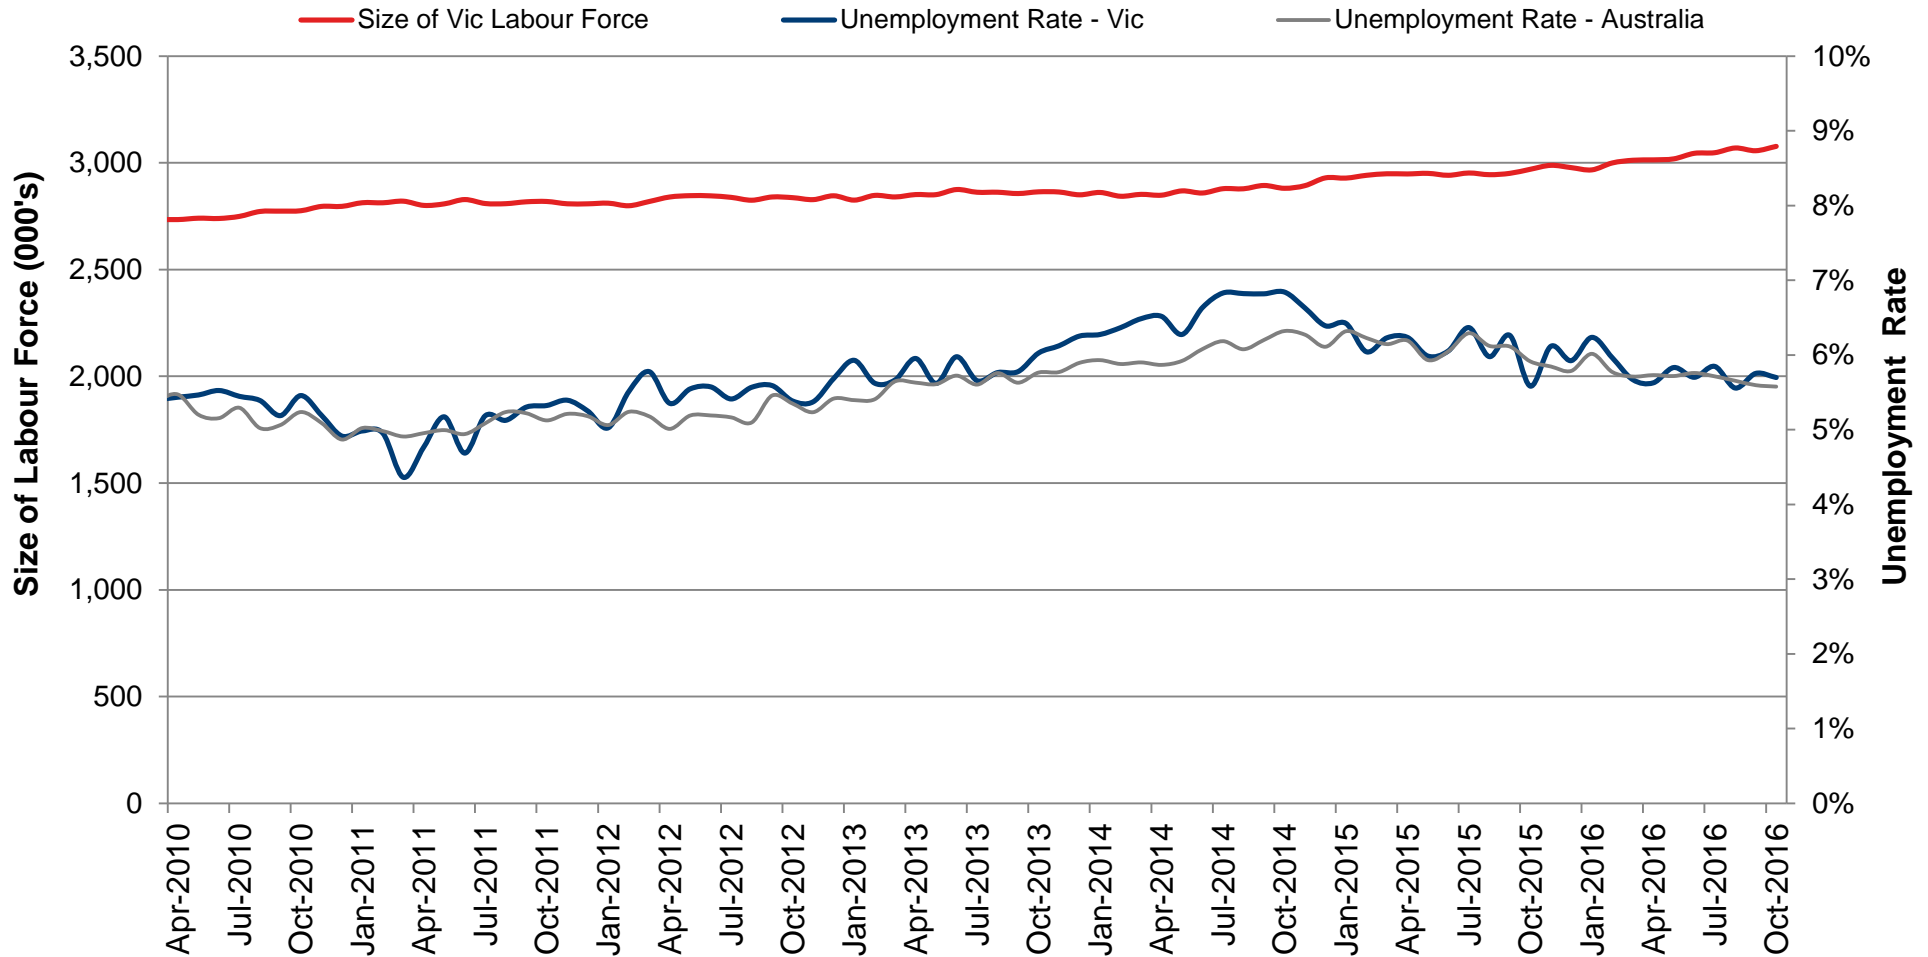

Yearly

Issue date: December 2016

VICTORIA DWELLING APPROVALS

VICTORIA EMPLOYMENT STATUS

Prepared by PRDnationwide Research
Source: Australian Bureau of Statistics

Quarterly

Issue date: December 2016

40 Years of Leading Property Industry Research