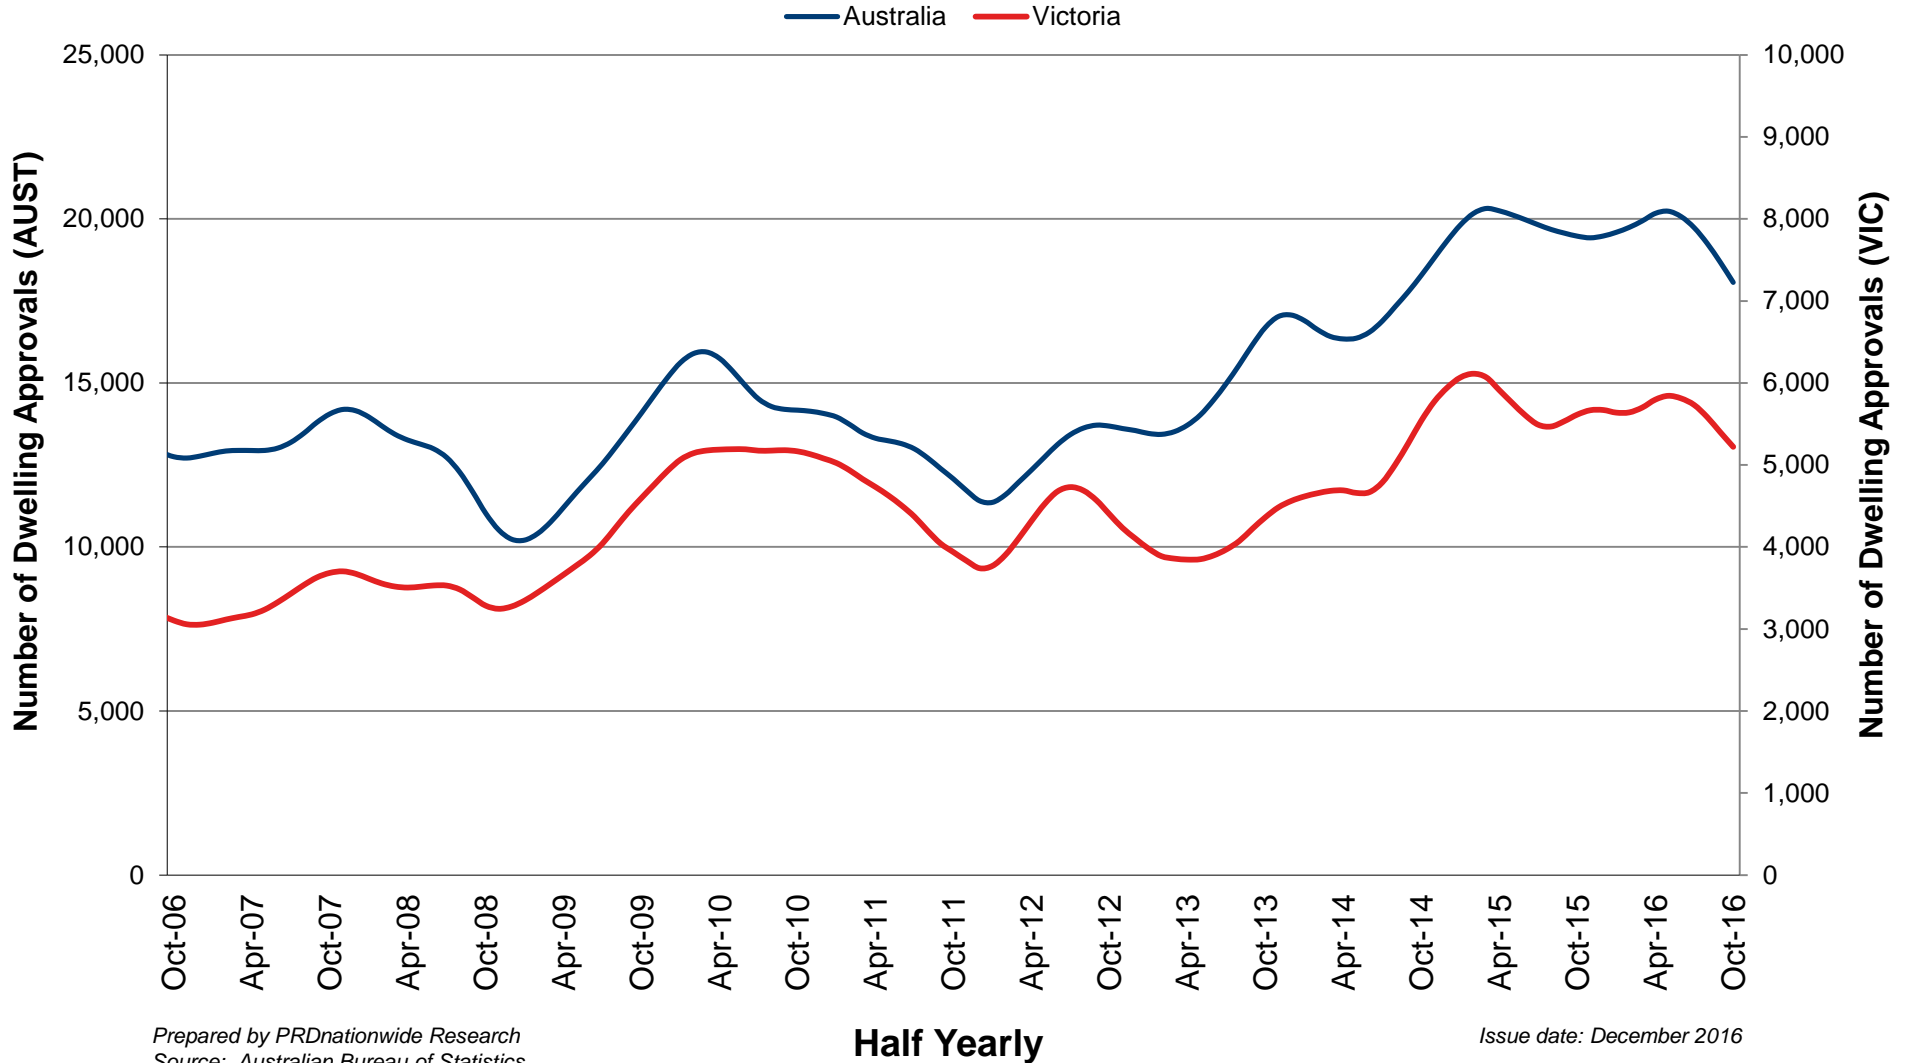

Yearly

Issue date: December 2016

VICTORIA DWELLING APPROVALS

VICTORIA EMPLOYMENT STATUS

Prepared by PRDnationwide Research
Source: Australian Bureau of Statistics

Quarterly

Issue date: December 2016

40 Years of Leading Property Industry Research