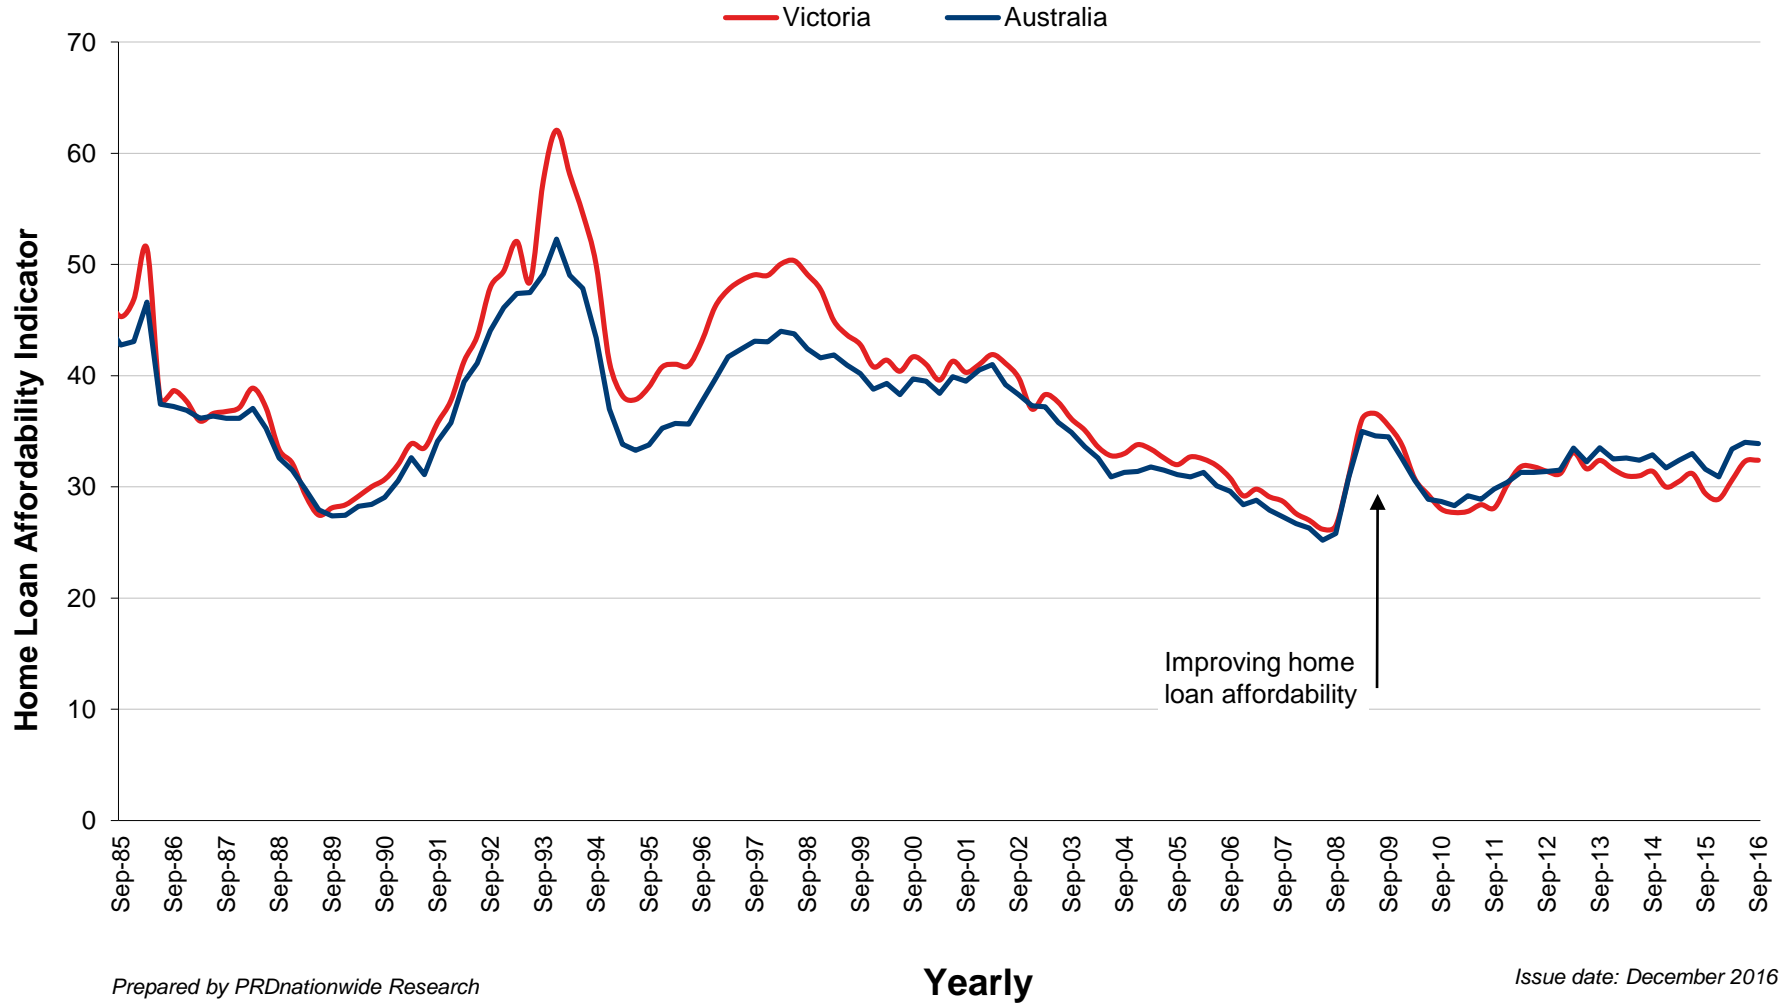

VICTORIA HOME LOAN AFFORDABILITY

Prepared by PRDnationwide Research
Source: Real Estate Institute of Australia

Yearly

Issue date: December 2016